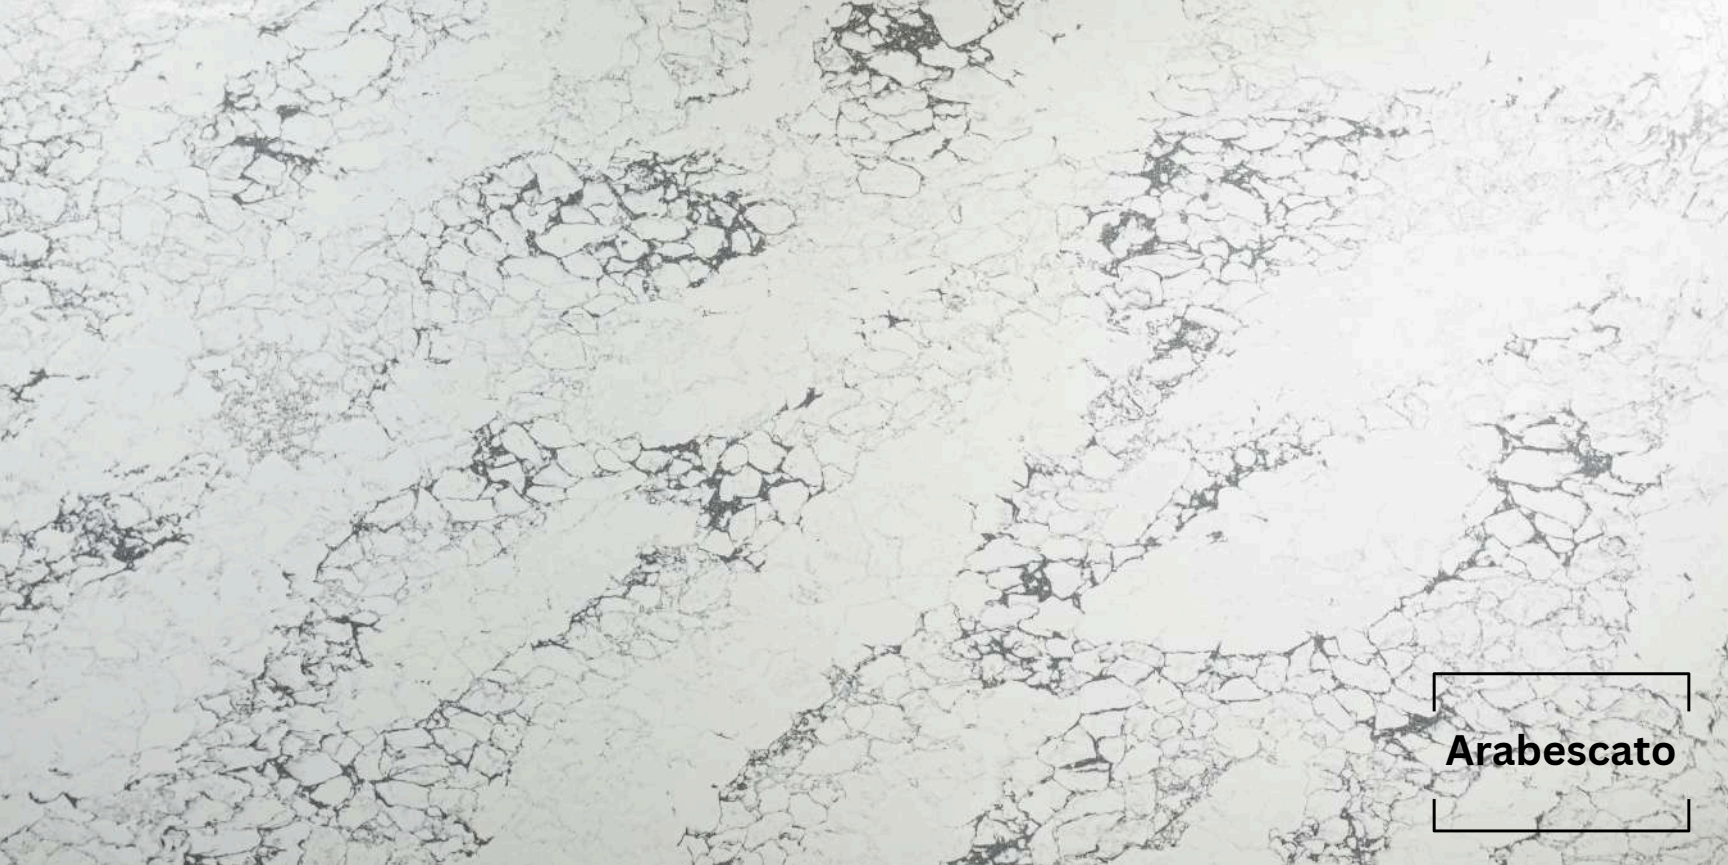

Arabescato