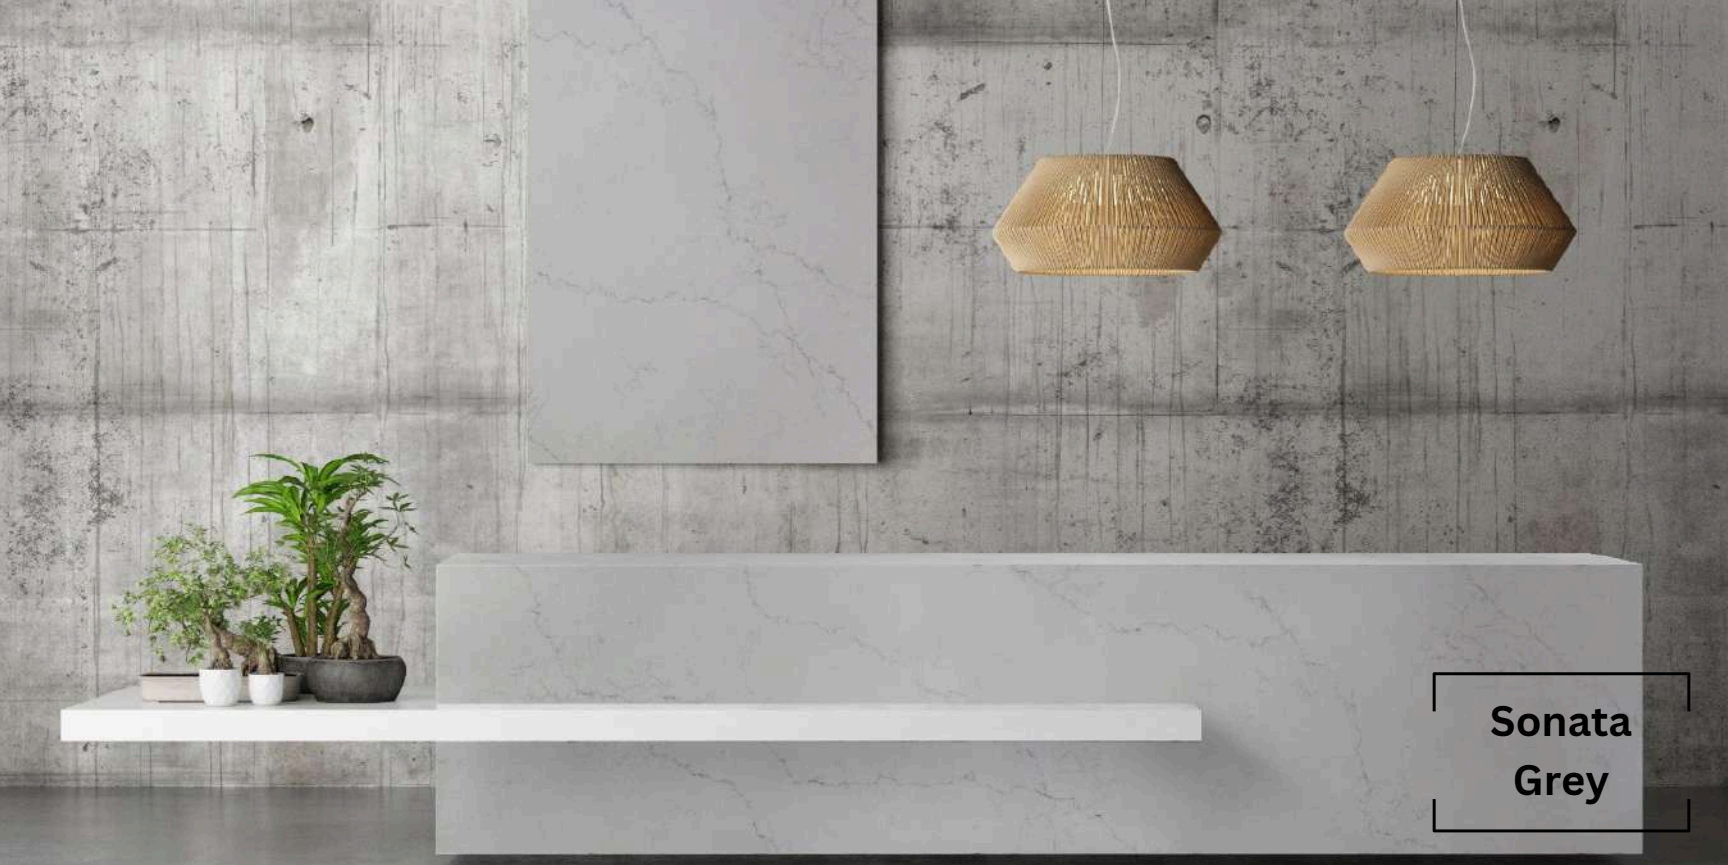

The image displays a full-page view of a stone pattern, likely onyx, characterized by irregular, vein-like shapes in shades of light grey and off-white. The pattern is dense and organic, filling the entire frame. In the bottom right corner, there is a black-bordered box containing the text 'Misterio Onyx' in a bold, black, sans-serif font.

**Misterio
Onyx**

Mysterio
Onyx

**Misterio
Onyx Gold**

The image shows a full-page view of marbled paper. The pattern consists of irregular, wavy, and somewhat parallel lines in shades of light grey and off-white, set against a slightly darker, muted grey background. The lines vary in thickness and direction, creating a complex, organic texture. In the bottom right corner, there is a black rectangular frame containing the text 'Sonata Grey' in a bold, sans-serif font.

**Sonata
Grey**

**Sonata
Grey**

**Sonata
Gold**

Statuario
Bromio

**Statuario
Bromio**

**Alaska
Bianca**

Alaska
Bianca

The image shows a close-up of a light-colored, textured surface, likely leather or a similar material. The texture is characterized by subtle, irregular patterns and variations in tone, ranging from off-white to light beige. The surface appears slightly worn and has a natural, organic feel.