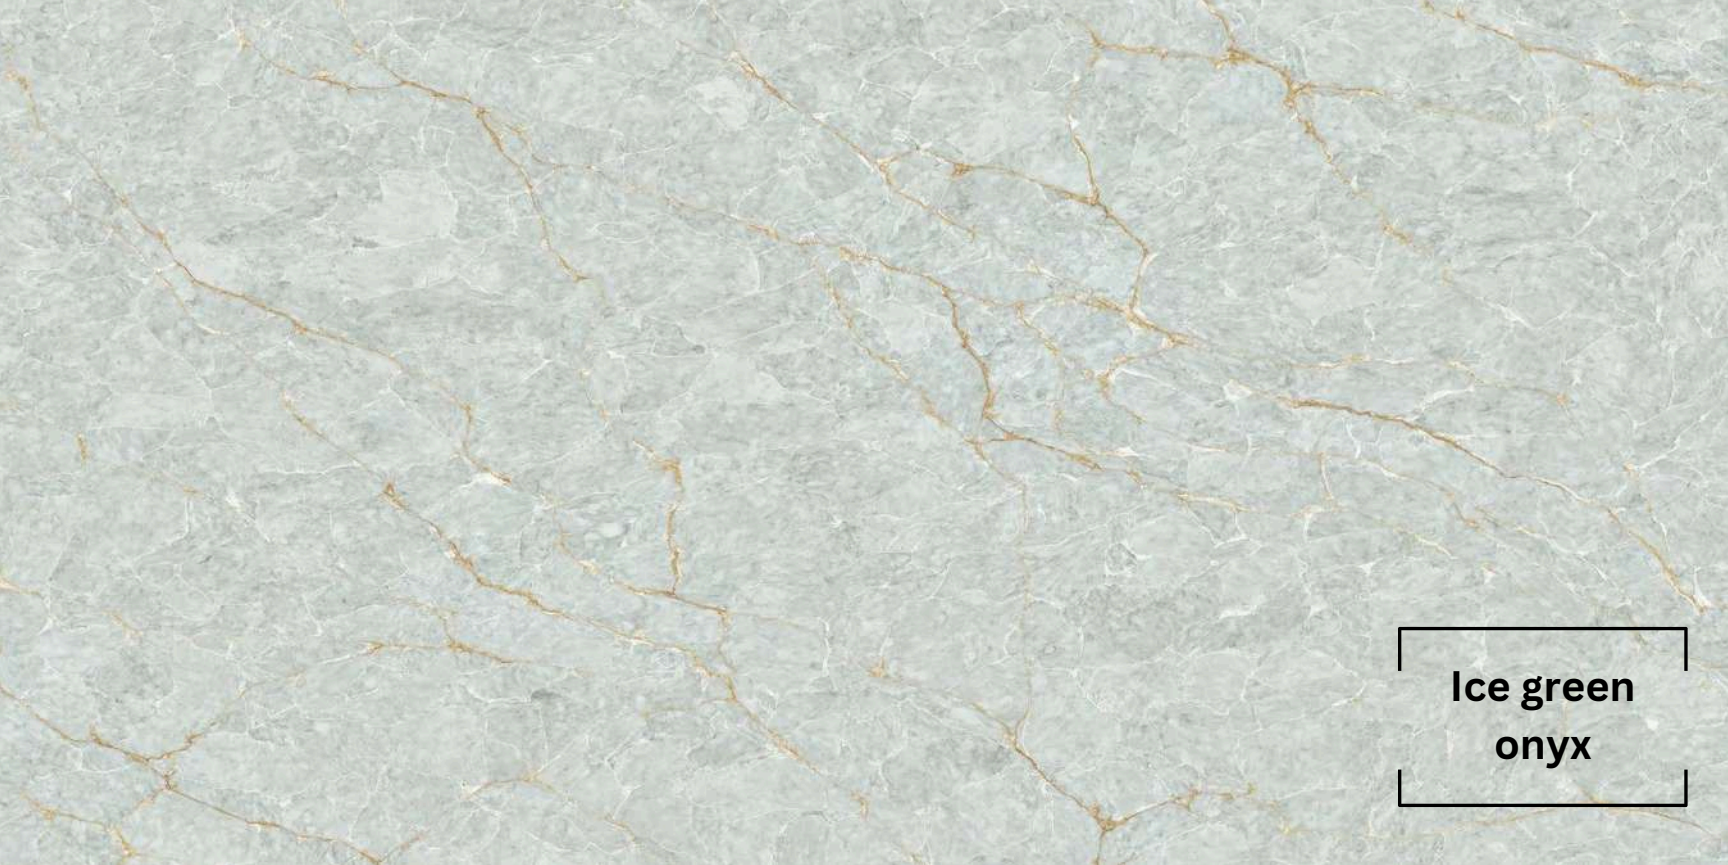

**Ice green
onyx**