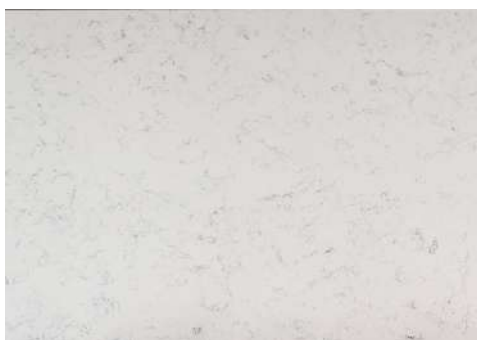

Dark Grey

Carrara Ibiza

Carrara Light

Carrara Marmi

Carrara Massa

Carrara Noir

Carrara Onyx

Carrara Oro

Carrara Shimmer

Carrara Silver

Carrara Venatino

Bianco Carrara

Modern Quartz Stone is a market leader in the UK's quartz industry, offering premium quality quartz surfaces in a diverse range of colours and styles. Ideal for both commercial and residential projects, our quartz is durable, low-maintenance, and resistant to stains, scratches, and heat.